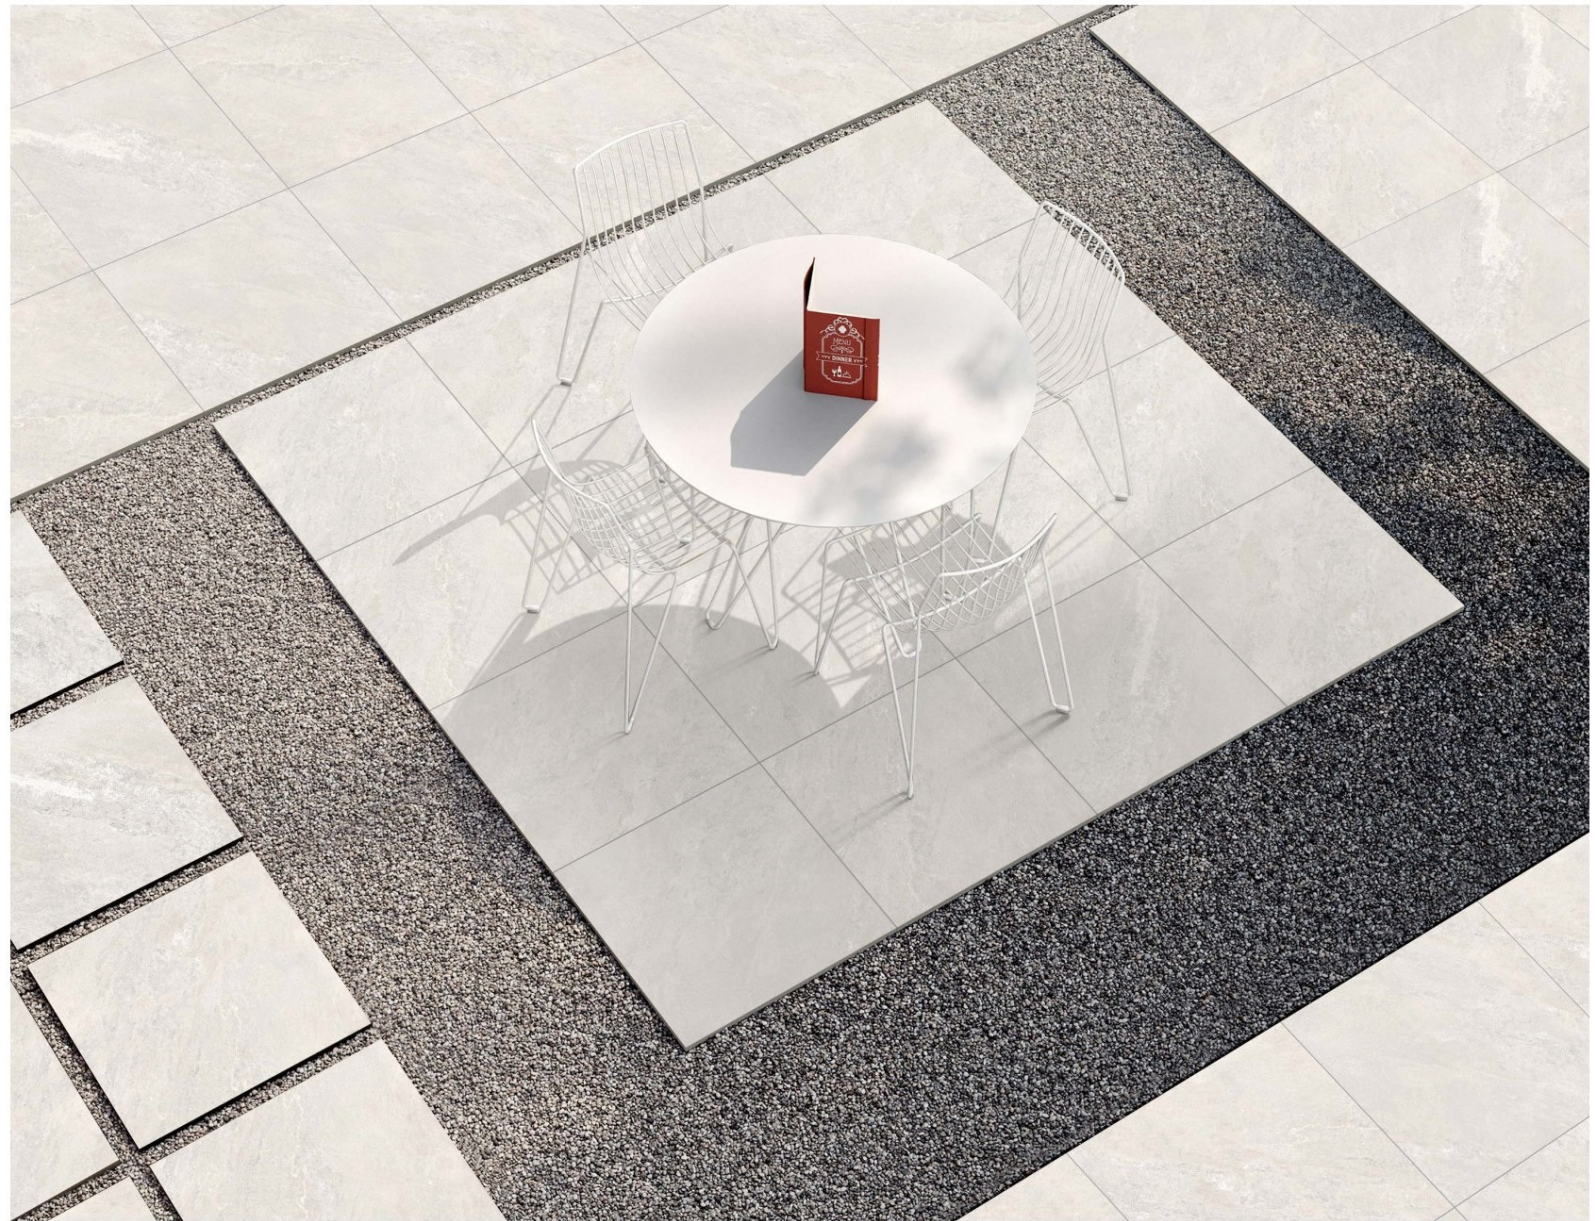

# Mountain White

Efficiently generate competitive action

- 2cm Thickness
- R11 Surface
- Full Body
- Anti-slip
- Frost Proof
- Total Vitrification
- Low Water Absorption
- Abrasion Resistance
- Highly Durable
- Eco-Friendly

7001

60 x 60 cm

Mountain White 60x60cm

Premium 2cm Rectified Porcelain